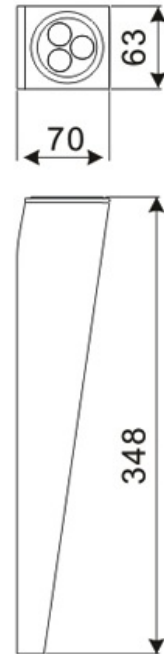

LED Wall Lighting – LR-W00136

Model No.	LR-W00136
LED Type	CREE XRC
LED Q'TY.	3
Beam Angle	45°
Minimum luminous flux(lm)	300
Voltage	120~240V
LED Watt	3*1W
Environmental Temperature	- 20°C~60°C
Environmental Humidity	0%-95%
Safety Class	I
Safety Type	IP20
Material	Aluminium
Driver	Included